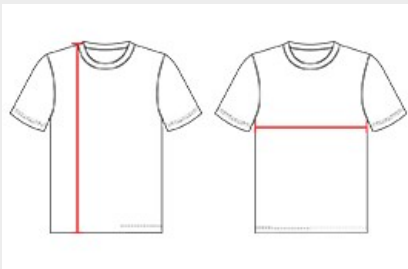

#293200 YOUTH

COMPETITOR YOUTH PLACKET

- Badger heat seal logo on left sleeve
- Contrasting panel inserts
- Two button placket
- Double-needle hem
- 100% Polyester moisture management performance fabric

COLORS

SPECIFICATIONS

COLOR	XS	S	M	L
Piece Weight measured in pounds	0.24	0.24	0.24	0.24
Spec Body Length measured in inches	21	23	25	26
Spec Chest Width measured in inches	15	16	17	18
Case Count # of units per case	36	36	36	36

HOW TO MEASURE

These product specifications reference a product's measurements. For sizing information and guidance, please reference our sizing charts.

BODY LENGTH

Measured on the front from the shoulder/neck intersection to the bottom of the garment.

CHEST WIDTH

Measured across the chest, 1" below the armhole seam.