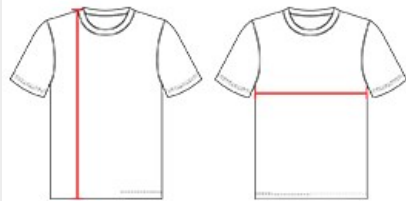

HOW TO MEASURE

These product specifications reference a product's measurements. For sizing information and guidance, please reference our sizing charts.

BODY LENGTH

Measured on the front from the shoulder/neck intersection to the bottom of the garment.

CHEST WIDTH

Measured across the chest, 1" below the armhole seam.