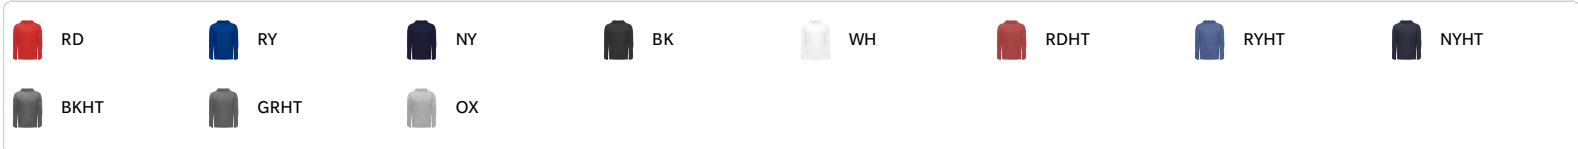

COLORS

SPECIFICATIONS

COLOR	XS	S	M	L	XL
Piece Weight measured in pounds	0.00	0.00	0.00	0.00	0.00
Case Count # of units per case	1	1	1	1	1

HOW TO MEASURE

how to measure a shirt

These product specifications reference a product's measurements. For sizing information and guidance, please reference our sizing charts.

BODY LENGTH

Measured from the top of the shoulder to bottom of the back.

CHEST WIDTH

Measured across the chest at its fullest part while laid flat.