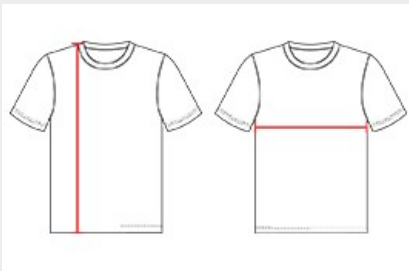

#266700 YOUTH STRIDE YOUTH SINGLET

- May be branded Alleson Athletic on the inside - all other aspects of the product will remain the same
- Contrast side inserts
- 100% polyester moisture management/antimicrobial performance fabric
- Double-needle hem
- Self-fabric binding neck and armhole

COLORS

SPECIFICATIONS

COLOR	XS	S	M	L	XL
Piece Weight measured in pounds	0.24	0.24	0.24	0.24	0.24
Spec Body Length measured in inches	20	21	22	23	24
Spec Chest Width measured in inches	13	14	15	16	17
Case Count # of units per case	36	36	36	36	36

HOW TO MEASURE

These product specifications reference a product's measurements. For sizing information and guidance, please reference our sizing charts.

BODY LENGTH

Measured on the front from the shoulder/neck intersection to the bottom of the garment.

CHEST WIDTH

Measured across the chest, 1" below the armhole seam.