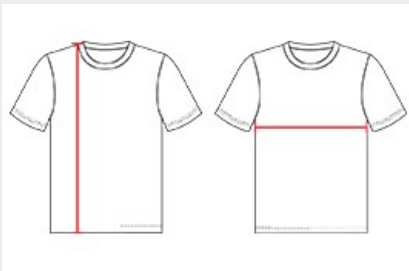

#266200 YOUTH B-CORE YOUTH TANK

- May be branded Alleson Athletic on the inside - all other aspects of the product will remain the same
- 100% polyester moisture management/antimicrobial performance fabric
- Double-needle hem
- Self-fabric binding neck and armhole

COLORS

SPECIFICATIONS

COLOR	XS	S	M	L	XL
Piece Weight measured in pounds	0.24	0.24	0.24	0.24	0.24
Spec Body Length measured in inches	20	21	22	23	24
Spec Chest Width measured in inches	13	14	15	16	17
Case Count # of units per case	36	36	36	36	36

HOW TO MEASURE

These product specifications reference a product's measurements. For sizing information and guidance, please reference our sizing charts.

BODY LENGTH

Measured on the front from the shoulder/neck intersection to the bottom of the garment.

CHEST WIDTH

Measured across the chest, 1" below the armhole seam.