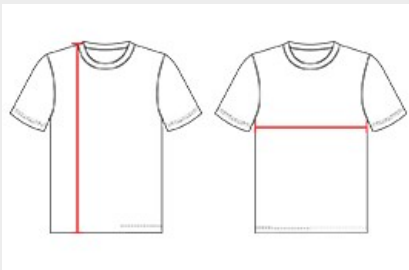

#256600 YOUTH B-PIVOT REV. YOUTH TANK

- May be branded Alleson Athletic on the inside - all other aspects of the product will remain the same
- Contrast side inserts
- Individually hemmed bottom for easy access screening
- 100% Polyester moisture management/antimicrobial performance fabric
- Collegiate Cut
- Double-needle hem
- Self-fabric v-neck collar
- Reversible

COLORS

SPECIFICATIONS

COLOR	XS	S	M	L	XL
Piece Weight measured in pounds	0.25	0.25	0.25	0.25	0.25
Spec Body Length measured in inches	21	23	25	26	27
Spec Chest Width measured in inches	14 1/2	15 1/2	16 1/2	17 1/2	18 1/2
Case Count # of units per case	36	36	36	36	36

HOW TO MEASURE

These product specifications reference a product's measurements. For sizing information and guidance, please reference our sizing charts.

BODY LENGTH

Measured on the front from the shoulder/neck intersection to the bottom of the garment.

CHEST WIDTH

Measured across the chest, 1" below the armhole seam.