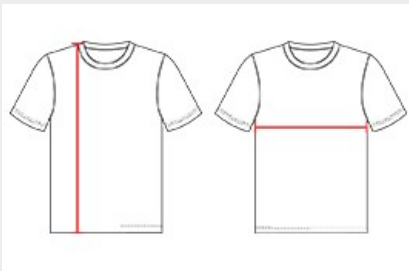

#255100 YOUTH

B-SLAM REV. YOUTH TANK

- May be branded Alleson Athletic on the inside - all other aspects of the product will remain the same
- Contrast side inserts
- Double-needle hemmed armholes and jersey bottom
- 100% Polyester moisture management/antimicrobial performance fabric
- Collegiate Cut
- Reversible

COLORS

SPECIFICATIONS

COLOR	S	M	L
Piece Weight measured in pounds	0.25	0.25	0.25
Spec Body Length measured in inches	23	25	26
Spec Chest Width measured in inches	15 1/2	16 1/2	17 1/2
Case Count # of units per case	36	36	36

HOW TO MEASURE

These product specifications reference a product's measurements. For sizing information and guidance, please reference our sizing charts.

BODY LENGTH

Measured on the front from the shoulder/neck intersection to the bottom of the garment.

CHEST WIDTH

Measured across the chest, 1" below the armhole seam.