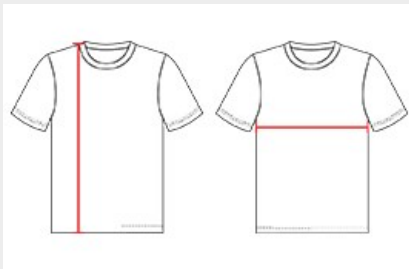

HOW TO MEASURE

These product specifications reference a product's measurements. For sizing information and guidance, please reference our sizing charts.

BODY LENGTH

Measured on the front from the shoulder/neck intersection to the bottom of the garment.

CHEST WIDTH

Measured across the chest, 1" below the armhole seam.