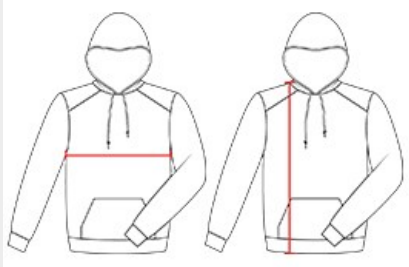

HOW TO MEASURE

These product specifications reference a product's measurements. For sizing information and guidance, please reference our sizing charts.

BODY LENGTH

Measured on the front from the shoulder/neck intersection to the bottom of the garment.

CHEST WIDTH

Measured across the chest, 1" below the armhole seam.