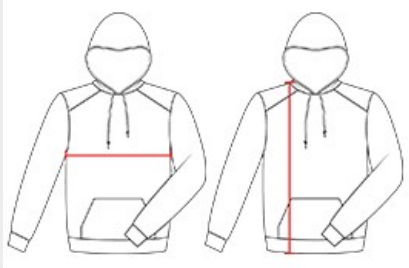

HOW TO MEASURE

These product specifications reference a product's measurements. For sizing information and guidance, please reference our sizing charts.

BODY LENGTH

Measured on the front from the shoulder/neck intersection to the bottom of the garment.

CHEST WIDTH

Measured across the chest, 1" below the armhole seam.