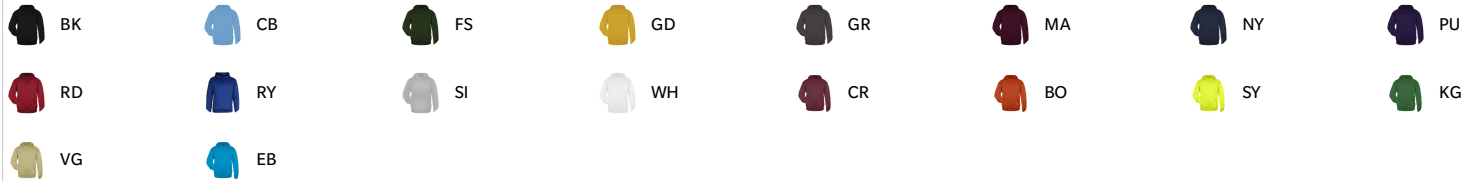

#245400 YOUTH

PERFORMANCE FLEECE YOUTH HOOD

- 100% Polyester moisture management fleece fabric
- Front pouch pocket with two hook and loop closure top pockets
- Badger Sport paneled shoulder for maximum movement
- Embroidered Badger logo on left sleeve
- Textured waffle weave side and underarm panels
- Poly rib cuff and waist
- No drawcord

COLORS

SPECIFICATIONS

COLOR	XS	S	M	L	XL
Piece Weight measured in pounds	1.06	1.06	1.06	1.06	1.06
Spec Body Length measured in inches	20	22	24	26	28
Spec Chest Width measured in inches	17	18	19	20	21
Case Count # of units per case	24	24	24	24	24