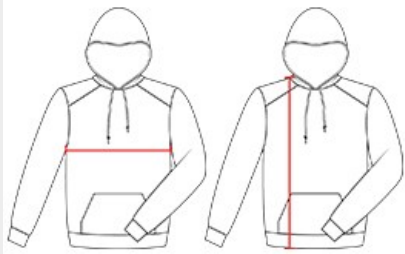

#245400 YOUTH

PERFORMANCE FLEECE YOUTH HOOD

- 100% Polyester moisture management fleece fabric
- Front pouch pocket with two hook and loop closure top pockets
- Badger Sport paneled shoulder for maximum movement
- Embroidered Badger logo on left sleeve
- Textured waffle weave side and underarm panels
- Poly rib cuff and waist
- No drawcord

COLORS

SPECIFICATIONS

COLOR	XS	S	M	L	XL
Piece Weight measured in pounds	1.06	1.06	1.06	1.06	1.06
Spec Body Length measured in inches	20	22	24	26	28
Spec Chest Width measured in inches	17	18	19	20	21
Case Count # of units per case	24	24	24	24	24

HOW TO MEASURE

These product specifications reference a product's measurements. For sizing information and guidance, please reference our sizing charts.

BODY LENGTH

Measured on the front from the shoulder/neck intersection to the bottom of the garment.