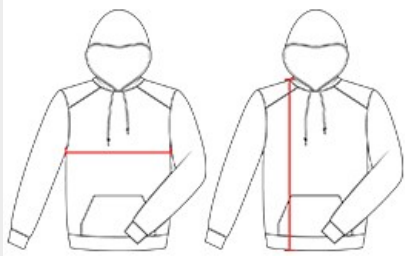

#241300 YOUTH

WARP YOUTH HOOD

- 100% Sublimated Polyester moisture management/antimicrobial performance fabric
- Two layer hood with contrasting liner
- Double front pouch pocket with hook and loop closures
- Self-fabric cuffs & waistband
- Embroidered Badger logo on left sleeve

COLORS

SPECIFICATIONS

Piece Weight
measured in pounds

Case Count
of units per case

HOW TO MEASURE

These product specifications reference a product's measurements. For sizing information and guidance, please reference our sizing charts.

BODY LENGTH

Measured on the front from the shoulder/neck intersection to the bottom of the garment.

CHEST WIDTH

Measured across the chest, 1" below the armhole seam.