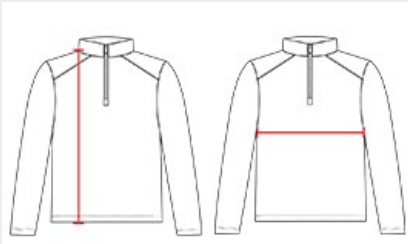

HOW TO MEASURE

These product specifications reference a product's measurements. For sizing information and guidance, please reference our sizing charts.

BODY LENGTH

Measured on the front from the shoulder/neck intersection to the bottom of the garment.

CHEST WIDTH

Measured across the chest, 1" below the armhole seam.