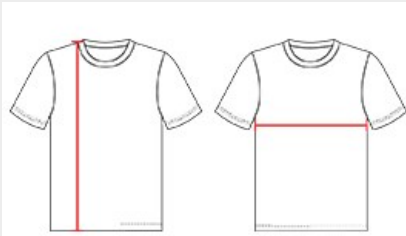

#223000 YOUTH BREAKOUT YOUTH TEE

- 100% Polyester moisture management/antimicrobial performance fabric
- Contrast textured shoulders and sleeves
- Badger sport shoulder for maximum movement
- Self-fabric collar
- Double-needle hem
- Badger heat seal logo on left sleeve

COLORS

SPECIFICATIONS

COLOR	XS	S	M	L	XL
Piece Weight measured in pounds	0.00	0.00	0.00	0.00	0.00
Case Count # of units per case	1	1	1	1	1

HOW TO MEASURE

These product specifications reference a product's measurements. For sizing information and guidance, please reference our sizing charts.

BODY LENGTH

Measured on the front from the shoulder/neck intersection to the bottom of the garment.

CHEST WIDTH

Measured across the chest, 1" below the armhole seam.