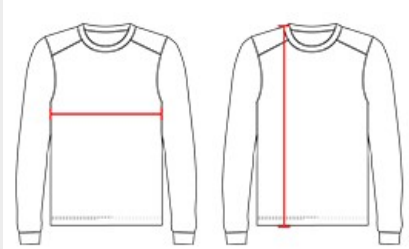

#222400 YOUTH

HEX YOUTH LONG SLEEVE TEE

- 100% Sublimated Polyester moisture management/antimicrobial performance fabric
- Badger sport shoulder for maximum movement
- Self-fabric collar
- Double-needle hem
- Badger heat seal logo on left sleeve

COLORS

SPECIFICATIONS

COLOR	XS	S	M	L	XL
Piece Weight measured in pounds	0.00	0.00	0.00	0.00	0.00
Case Count # of units per case	1	1	1	1	1

HOW TO MEASURE

These product specifications reference a product's measurements. For sizing information and guidance, please reference our sizing charts.

BODY LENGTH

Measured on the front from the shoulder/neck intersection to the bottom of the garment.

CHEST WIDTH

Measured across the chest, 1" below the armhole seam.