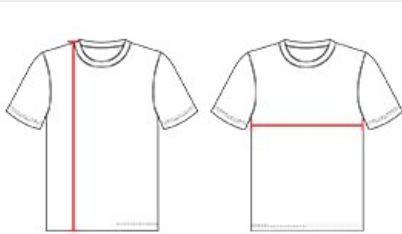

#222000 YOUTH

HEX 2.0 YOUTH TEE

- 100% Sublimated Polyester moisture management/ antimicrobial performance fabric
- Badger sport shoulder for maximum movement
- Self-fabric collar
- Double-needle hem
- Badger heat seal logo on left sleeve

COLORS

SPECIFICATIONS

COLOR	XS	S	M	L	XL
Piece Weight measured in pounds	0.36	0.00	0.00	0.00	0.00
Case Count # of units per case	1	1	1	1	1

HOW TO MEASURE

These product specifications reference a product's measurements. For sizing information and guidance, please reference our sizing charts.

BODY LENGTH

Measured on the front from the shoulder/neck intersection to the bottom of the garment.

CHEST WIDTH

Measured across the chest, 1" below the armhole seam.