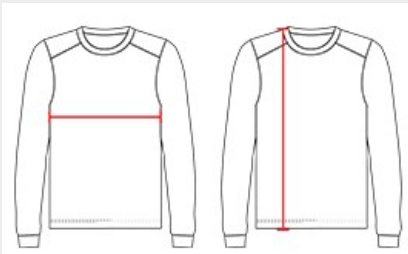

#220500 YOUTH **OMBRE YOUTH HOOD TEE**

- 100% Polyester moisture management/antimicrobial performance fabric
- Sublimated front and back body and hood
- Badger sport shoulder for maximum movement
- Self-fabric hood with drawcord
- Double-needle hem
- Badger heat seal logo on left sleeve
- No drawcord on youth garments

COLORS

SPECIFICATIONS

COLOR	XS	S	M	L	XL
Piece Weight measured in pounds	0.00	0.00	0.00	0.00	0.00
Case Count # of units per case	1	1	1	1	1

HOW TO MEASURE

These product specifications reference a product's measurements. For sizing information and guidance, please reference our sizing charts.

BODY LENGTH

Measured on the front from the shoulder/neck intersection to the bottom of the garment.

CHEST WIDTH

Measured across the chest, 1" below the armhole seam.