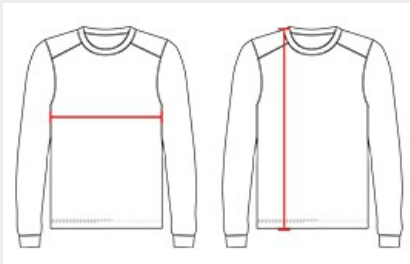

#220400 YOUTH

OMBREL/S YOUTH TEE

- 100% Sublimated Polyester moisture management/ antimicrobial performance fabric
- Badger Sport paneled shoulder for maximum movement
- Self-fabric collar
- Double-needle hem
- Badger heat seal logo on left sleeve

COLORS

SPECIFICATIONS

COLOR	XS	S	M	L	XL
Piece Weight measured in pounds	0.00	0.00	0.00	0.00	0.00
Case Count # of units per case	1	1	1	1	1

HOW TO MEASURE

These product specifications reference a product's measurements. For sizing information and guidance, please reference our sizing charts.

BODY LENGTH

Measured on the front from the shoulder/neck intersection to the bottom of the garment.

CHEST WIDTH

Measured across the chest, 1" below the armhole seam.