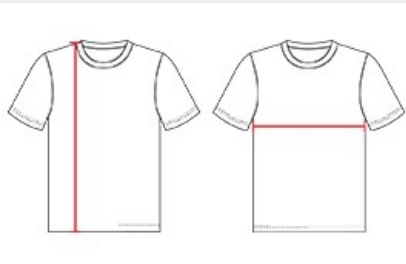

#220300 YOUTH OMBRE YOUTH TEE

- 100% polyester moisture management/antimicrobial performance fabric
- Sublimated front and back body
- Badger Sport paneled shoulder for maximum movement
- Self-fabric collar
- Double-needle hem
- Badger heat seal logo on left sleeve

COLORS

SPECIFICATIONS

COLOR	XS	S	M	L	XL
Piece Weight measured in pounds	0.00	0.00	0.00	0.00	0.00
Case Count # of units per case	1	1	1	1	1

HOW TO MEASURE

These product specifications reference a product's measurements. For sizing information and guidance, please reference our sizing charts.

BODY LENGTH

Measured on the front from the shoulder/neck intersection to the bottom of the garment.

CHEST WIDTH

Measured across the chest, 1" below the armhole seam.