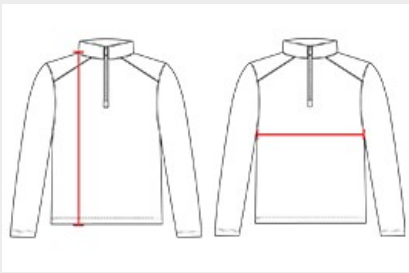

HOW TO MEASURE

These product specifications reference a product's measurements. For sizing information and guidance, please reference our sizing charts.

BODY LENGTH

Measured on the front from the shoulder/neck intersection to the bottom of the garment.

CHEST WIDTH

Measured across the chest, 1" below the armhole seam.