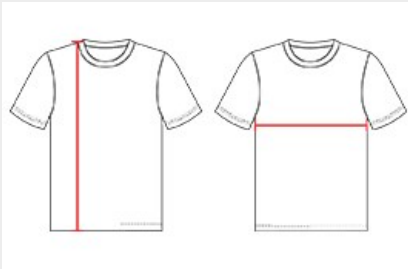

HOW TO MEASURE

These product specifications reference a product's measurements. For sizing information and guidance, please reference our sizing charts.

BODY LENGTH

Measured on the front from the shoulder/neck intersection to the bottom of the garment.

CHEST WIDTH

Measured across the chest, 1" below the armhole seam.