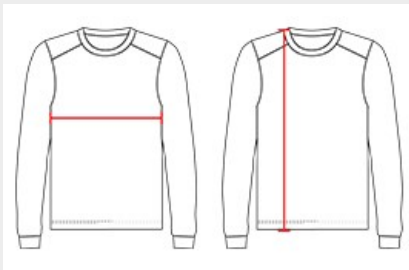

HOW TO MEASURE

These product specifications reference a product's measurements. For sizing information and guidance, please reference our sizing charts.

BODY LENGTH

Measured on the front from the shoulder/neck intersection to the bottom of the garment.

CHEST WIDTH

Measured across the chest, 1" below the armhole seam.