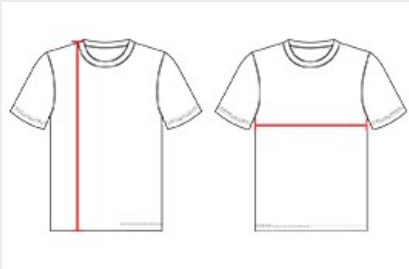

#218100 YOUTH

CAMO YOUTH TEE

- Badger heat seal logo on left sleeve
- Self-fabric collar
- Badger Sport paneled shoulder for maximum movement
- Double-needle hem
- 100% Sublimated Polyester moisture management/antimicrobial fabric

COLORS

SPECIFICATIONS

COLOR	XS	S	M	L	XL
Piece Weight measured in pounds	0.29	0.29	0.32	0.35	0.35
Spec Body Length measured in inches	21	23	25	26	27
Spec Chest Width measured in inches	15	16	17	18	19
Case Count # of units per case	36	36	36	36	36

HOW TO MEASURE

These product specifications reference a product's measurements. For sizing information and guidance, please reference our sizing charts.

BODY LENGTH

Measured on the front from the shoulder/neck intersection to the bottom of the garment.

CHEST WIDTH

Measured across the chest, 1" below the armhole seam.