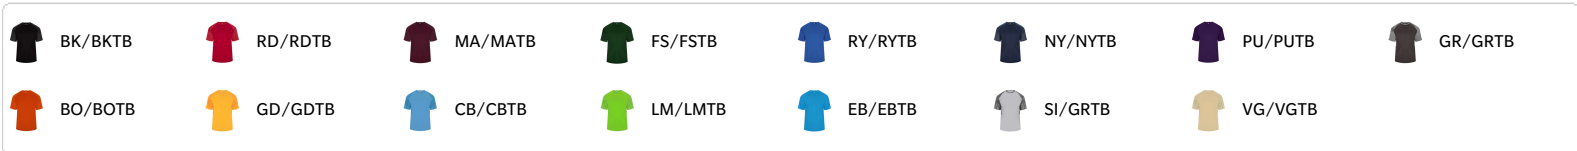

COLORS

SPECIFICATIONS

COLOR	XS	S	M	L	XL
Piece Weight measured in pounds	0.27	0.27	0.27	0.27	0.27
Spec Body Length measured in inches	21	23	25	26	27
Spec Chest Width measured in inches	15	16	17	18	19
Case Count # of units per case	36	36	36	36	36