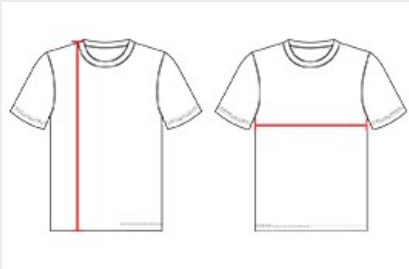

HOW TO MEASURE

These product specifications reference a product's measurements. For sizing information and guidance, please reference our sizing charts.

BODY LENGTH

Measured on the front from the shoulder/neck intersection to the bottom of the garment.

CHEST WIDTH

Measured across the chest, 1" below the armhole seam.