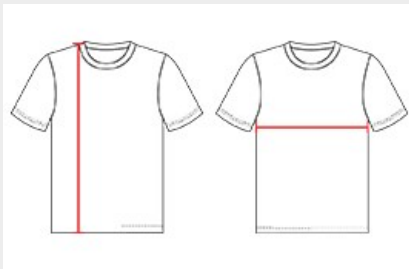

#217500 YOUTH TONAL BLEND YOUTH TEE

- Badger heat seal logo on left sleeve
- Self-fabric collar
- Badger Sport paneled shoulder for maximum movement
- Double-needle hem
- 100% Sublimated Polyester moisture management/antimicrobial fabric

COLORS

SPECIFICATIONS

COLOR	XS	S	M	L	XL
Piece Weight measured in pounds	0.27	0.27	0.27	0.27	0.27
Spec Body Length measured in inches	21	23	25	26	27
Spec Chest Width measured in inches	15	16	17	18	19
Case Count # of units per case	36	36	36	36	36

HOW TO MEASURE

These product specifications reference a product's measurements. For sizing information and guidance, please reference our sizing charts.

BODY LENGTH

Measured on the front from the shoulder/neck intersection to the bottom of the garment.

CHEST WIDTH

Measured across the chest, 1" below the armhole seam.