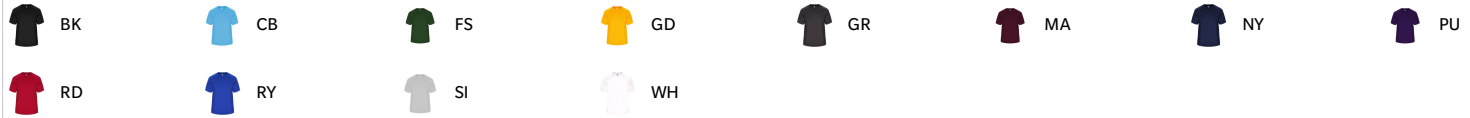

#217000 YOUTH VENT BACK YOUTH TEE

- Badger heat seal logo on left sleeve
- Self-fabric collar
- Badger Sport paneled shoulder for maximum movement
- 100% polyester moisture management/antimicrobial performance fabric
- Double-needle hem
- 100% Polyester Arrow mesh fabric vented back for breathability

COLORS

SPECIFICATIONS

| COLOR | XS | S | M | L | XL |
|---|------|------|------|------|------|
| Piece Weight measured in pounds | 0.25 | 0.25 | 0.25 | 0.25 | 0.25 |
| Spec Body Length measured in inches | 21 | 23 | 25 | 26 | 27 |
| Spec Chest Width measured in inches | 15 | 16 | 17 | 18 | 19 |
| Case Count # of units per case | 36 | 36 | 36 | 36 | 36 |