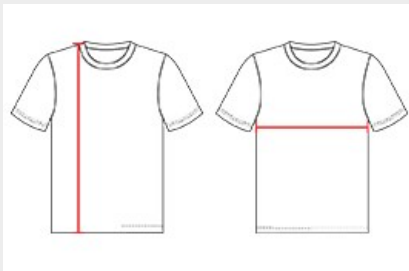

#217000 YOUTH VENT BACK YOUTH TEE

- Badger heat seal logo on left sleeve
- Self-fabric collar
- Badger Sport paneled shoulder for maximum movement
- 100% polyester moisture management/antimicrobial performance fabric
- Double-needle hem
- 100% Polyester Arrow mesh fabric vented back for breathability

COLORS

SPECIFICATIONS

| COLOR | XS | S | M | L | XL |
|---|------|------|------|------|------|
| Piece Weight measured in pounds | 0.25 | 0.25 | 0.25 | 0.25 | 0.25 |
| Spec Body Length measured in inches | 21 | 23 | 25 | 26 | 27 |
| Spec Chest Width measured in inches | 15 | 16 | 17 | 18 | 19 |
| Case Count # of units per case | 36 | 36 | 36 | 36 | 36 |

HOW TO MEASURE

These product specifications reference a product's measurements. For sizing information and guidance, please reference our sizing charts.

BODY LENGTH

Measured on the front from the shoulder/neck intersection to the bottom of the garment.

CHEST WIDTH

Measured across the chest, 1" below the armhole seam.