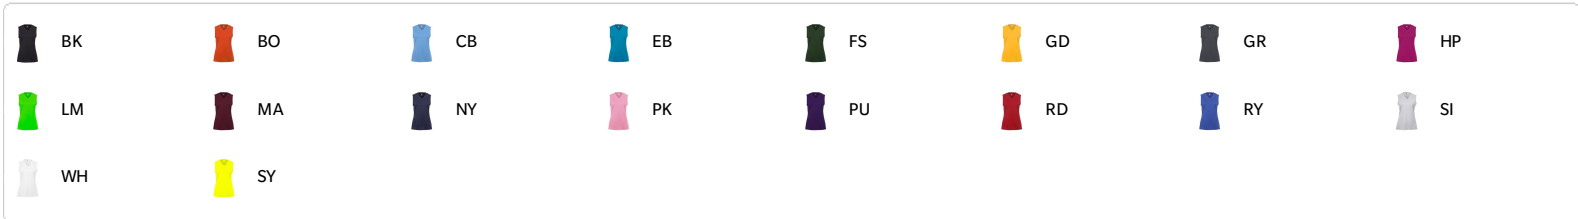

#216300 GIRLS' B-CORE GIRLS' SLEEVELESS TEE

- Self-fabric lap v-neck collar
- Badger Sport paneled shoulder for maximum movement
- 100% Polyester moisture management/antimicrobial performance fabric
- Badger heat seal logo on center back
- Double-needle hem

COLORS

SPECIFICATIONS

COLOR	XS	S	M	L	XL
Piece Weight measured in pounds	0.25	0.25	0.25	0.25	0.25
Spec Body Length measured in inches	19	20	21	22	23
Spec Chest Width measured in inches	14	14	15	16	17
Case Count # of units per case	36	36	36	36	36