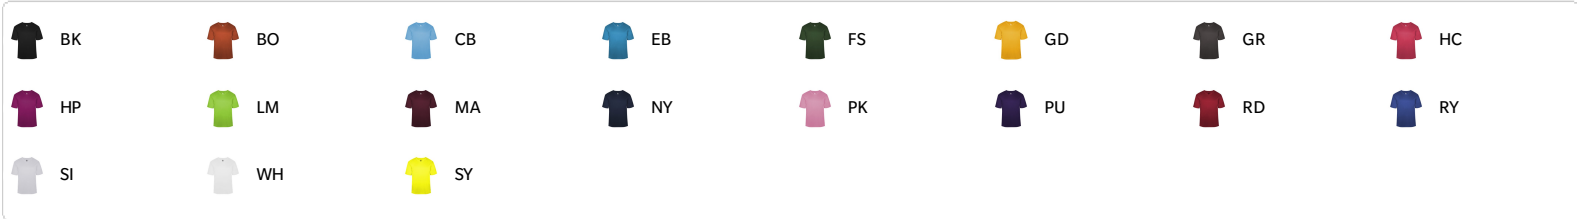

#216200 YOUTH B-CORE V-NECK YOUTH TEE

- Badger heat seal logo on left sleeve
- Self-fabric mitered v-neck collar
- Badger Sport paneled shoulder for maximum movement
- 100% Polyester moisture management/antimicrobial performance fabric
- Double-needle hem

COLORS

SPECIFICATIONS

COLOR	XS	S	M	L	XL
Piece Weight measured in pounds	0.25	0.25	0.25	0.25	0.25
Spec Body Length measured in inches	21	23	25	26	27
Spec Chest Width measured in inches	15	16	17	18	19
Case Count # of units per case	36	36	36	36	36