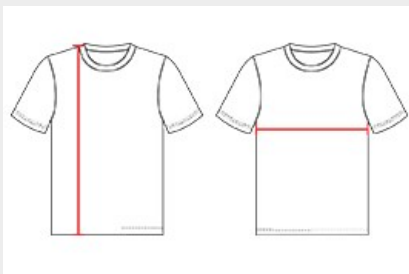

#216000 GIRLS' GIRLS' TEE

- 100% Polyester moisture management/antimicrobial performance fabric
- Badger Sport paneled shoulder for maximum movement
- Self-fabric collar
- Double-needle hem
- Badger heat seal logo on left sleeve

COLORS

SPECIFICATIONS

COLOR	XS	S	M	L	XL
Piece Weight measured in pounds	0.24	0.24	0.24	0.24	0.24
Spec Body Length measured in inches	19	20	21	22	23
Spec Chest Width measured in inches	13	13	14	15	16
Case Count # of units per case	36	36	36	36	36

HOW TO MEASURE

These product specifications reference a product's measurements. For sizing information and guidance, please reference our sizing charts.

BODY LENGTH

Measured on the front from the shoulder/neck intersection to the bottom of the garment.

CHEST WIDTH

Measured across the chest, 1" below the armhole seam.