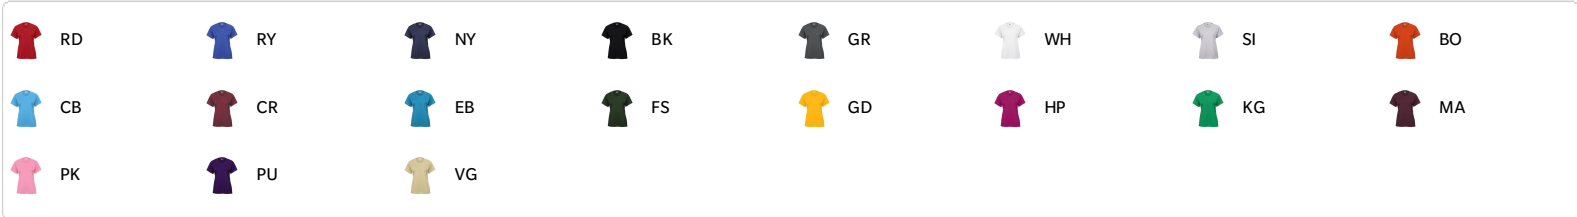

#216000 GIRLS' GIRLS' TEE

- 100% Polyester moisture management/antimicrobial performance fabric
- Badger Sport paneled shoulder for maximum movement
- Self-fabric collar
- Double-needle hem
- Badger heat seal logo on left sleeve

COLORS

SPECIFICATIONS

COLOR	XS	S	M	L	XL
Piece Weight measured in pounds	0.24	0.24	0.24	0.24	0.24
Spec Body Length measured in inches	19	20	21	22	23
Spec Chest Width measured in inches	13	13	14	15	16
Case Count # of units per case	36	36	36	36	36