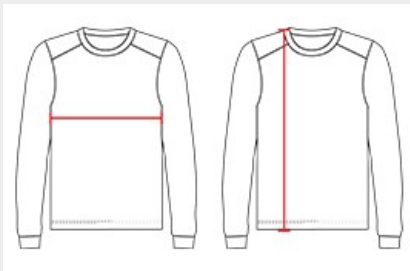

HOW TO MEASURE

These product specifications reference a product's measurements. For sizing information and guidance, please reference our sizing charts.

BODY LENGTH

Measured on the front from the shoulder/neck intersection to the bottom of the garment.

CHEST WIDTH

Measured across the chest, 1" below the armhole seam.