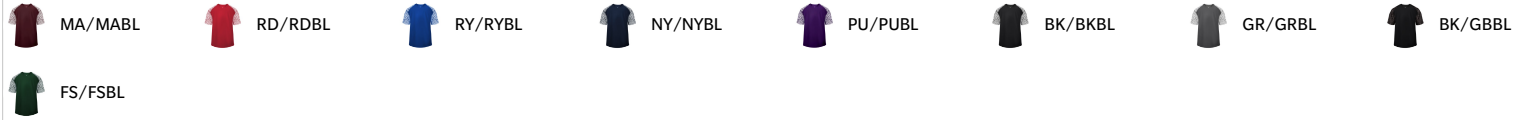

# #215100 YOUTH BLEND SPORT YOUTH TEE

- Badger heat seal logo on left sleeve
- Self-fabric collar
- Sublimated shoulder panels and sleeves
- Badger Sport paneled shoulder for maximum movement
- 100% polyester moisture management/antimicrobial performance fabric
- Double-needle hem

## COLORS

## SPECIFICATIONS

COLOR	XS	S	M	L	XL
<b>Piece Weight</b> measured in pounds	0.25	0.25	0.25	0.25	0.25
<b>Spec Body Length</b> measured in inches	21	23	25	26	27
<b>Spec Chest Width</b> measured in inches	15	16	17	18	19
<b>Case Count</b> # of units per case	36	36	36	36	36