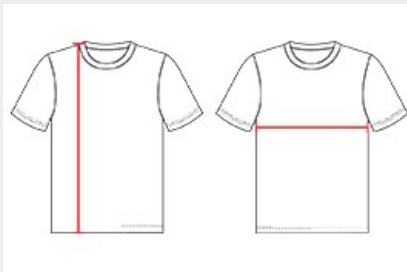

#214400 YOUTH

HOOK YOUTH TEE

- Badger heat seal logo on left sleeve
- Self-fabric collar
- 100% Polyester moisture management/antimicrobial performance fabric
- Contrast side and sleeve panel inserts
- Double-needle hem

COLORS

SPECIFICATIONS

COLOR	XS	S	M	L	XL
Piece Weight measured in pounds	0.25	0.25	0.25	0.25	0.25
Spec Body Length measured in inches	21	23	25	26	27
Spec Chest Width measured in inches	15	16	17	18	19
Case Count # of units per case	36	36	36	36	36

HOW TO MEASURE

These product specifications reference a product's measurements. For sizing information and guidance, please reference our sizing charts.

BODY LENGTH

Measured on the front from the shoulder/neck intersection to the bottom of the garment.

CHEST WIDTH

Measured across the chest, 1" below the armhole seam.