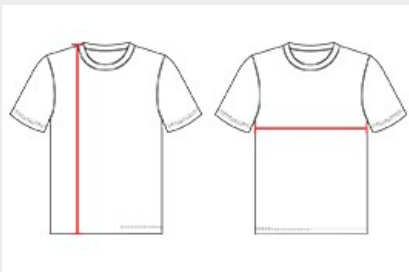

#212000 YOUTH B-CORE YOUTH TEE

- Badger heat seal logo on left sleeve
- Self-fabric collar
- Badger Sport paneled shoulder for maximum movement
- 100% Polyester moisture management/antimicrobial performance fabric
- Double-needle hem

COLORS

SPECIFICATIONS

COLOR	XS	S	M	L	XL
Piece Weight measured in pounds	0.25	0.25	0.25	0.25	0.25
Spec Body Length measured in inches	21	23	25	26	27
Spec Chest Width measured in inches	15	16	17	18	19
Case Count # of units per case	36	36	36	36	36

HOW TO MEASURE

These product specifications reference a product's measurements. For sizing information and guidance, please reference our sizing charts.

BODY LENGTH

Measured on the front from the shoulder/neck intersection to the bottom of the garment.

CHEST WIDTH

Measured across the chest, 1" below the armhole seam.