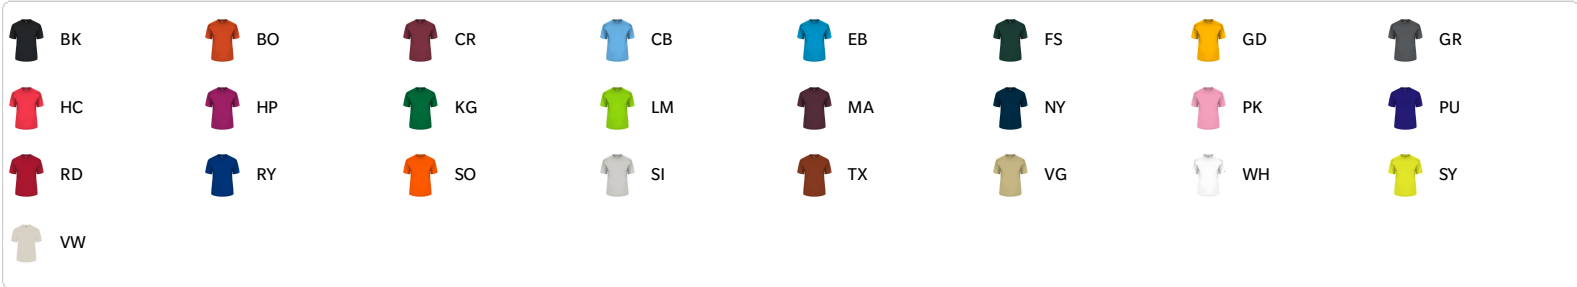

#212000 YOUTH B-CORE YOUTH TEE

- Badger heat seal logo on left sleeve
- Self-fabric collar
- Badger Sport paneled shoulder for maximum movement
- 100% Polyester moisture management/antimicrobial performance fabric
- Double-needle hem

COLORS

SPECIFICATIONS

COLOR	XS	S	M	L	XL
Piece Weight measured in pounds	0.25	0.25	0.25	0.25	0.25
Spec Body Length measured in inches	21	23	25	26	27
Spec Chest Width measured in inches	15	16	17	18	19
Case Count # of units per case	36	36	36	36	36