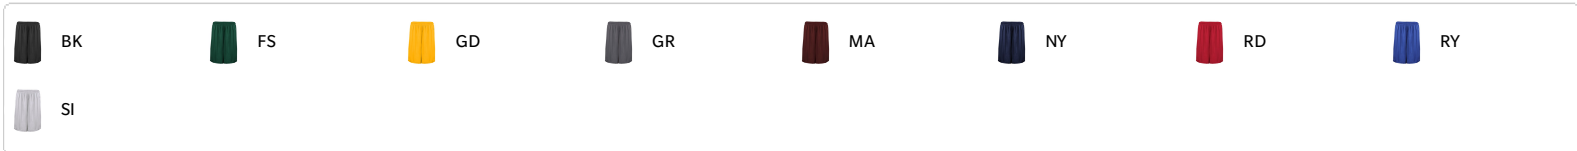

#211900 YOUTH

B-CORE POCKETED YOUTH 7 INCH SHORT

- Badger heat seal logo on left hip
- 100% polyester moisture management/antimicrobial performance fabric
- Two deep side seam pockets
- 2" Covered elastic waistband and drawcord
- 7" Inseam
- Athletic cut and superior fit
- Double-needle hem

COLORS

SPECIFICATIONS

COLOR	XS	S	M	L	XL
Piece Weight measured in pounds	0.25	0.25	0.25	0.25	0.25
Spec Inseam	7	7	7	7	7
Case Count # of units per case	36	36	36	36	36

HOW TO MEASURE

These product specifications reference a product's measurements. For sizing information and guidance, please reference our sizing charts.

INSEAM

Measured from crotch point to bottom leg opening.

WAIST WIDTH

Measured across the top of the waist opening.