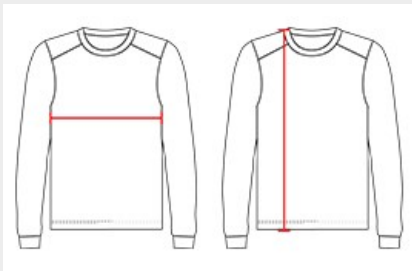

#210500 YOUTH B-CORE L/S YOUTH HOOD TEE

- Badger heat seal logo on left sleeve
- Badger Sport paneled shoulder for maximum movement
- 100% polyester moisture management/antimicrobial performance fabric
- No drawcord
- Self-fabric hood

COLORS

SPECIFICATIONS

COLOR	XS	S	M	L	XL
Piece Weight measured in pounds	0.25	0.25	0.25	0.25	0.25
Spec Body Length measured in inches	21	23	25	26	27
Spec Chest Width measured in inches	15	16	17	18	19
Case Count # of units per case	36	36	36	36	36

HOW TO MEASURE

These product specifications reference a product's measurements. For sizing information and guidance, please reference our sizing charts.

BODY LENGTH

Measured on the front from the shoulder/neck intersection to the bottom of the garment.