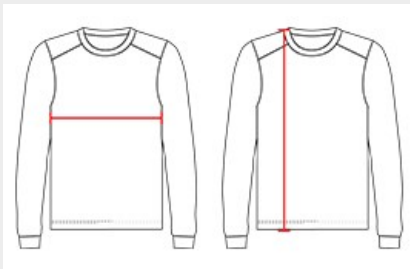

#200400 YOUTH ULTIMATE SOFTLOCK™ YOUTH L/S TEE

- There's no softer shirt on the planet™
- 100% Soft polyester moisture management/antimicrobial performance fabric
- UPF 50+ sun protection from UVA and UVB
- Self-fabric collar
- Badger Sport paneled shoulder for maximum movement
- Superior interlock fabric for comfort
- Double-needle hem
- Badger heat seal logo on left sleeve

COLORS

SPECIFICATIONS

COLOR	XS	S	M	L	XL
Piece Weight measured in pounds	0.21	0.21	0.21	0.21	0.21
Spec Body Length measured in inches	21	23	25	26	27
Spec Chest Width measured in inches	15	16	17	18	19
Case Count # of units per case	36	36	36	36	36

HOW TO MEASURE

These product specifications reference a product's measurements. For sizing information and guidance, please reference our sizing charts.

BODY LENGTH

Measured on the front from the shoulder/neck intersection to the bottom of the garment.