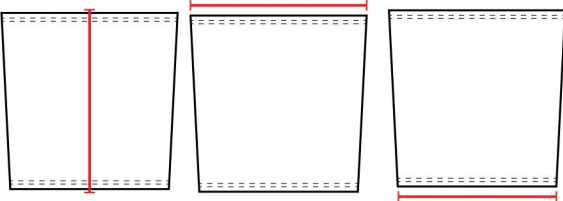

# #190000 UNISEX PERFORMANCE ACTIVITY MASK

- 83% Polyester/17% Spandex moisture management fabric
- Serves as an additional barrier to the outside environment for essential outings
- Easy, pull up style
- Seamless, comfort design
- Note - We are not able to accept returns on this style

## SPECIFICATIONS

	S/M	L/XL
<b>Piece Weight</b> measured in pounds	0.05	0.05
<b>Spec Length</b> measured in inches	9	10
<b>Spec Width @ Top</b> measured in inches	8	10
<b>Spec Width @ Bottom</b> measured in inches	7	9
<b>Case Count</b> # of units per case	144	144

## HOW TO MEASURE

**LENGTH** Measured at center front from top to bottom of mask.

**WIDTH @ TOP** Measured across the top of the mask.

**WIDTH @ BOTTOM** Measured across the bottom of the mask.