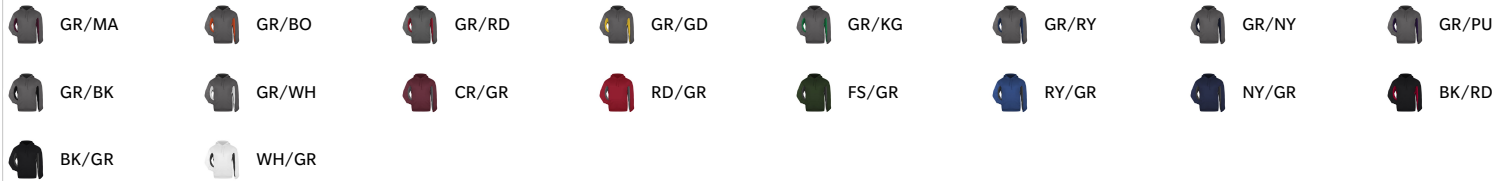

COLORS

SPECIFICATIONS

COLOR	XS	S	M	L	XL	2XL	3XL	4XL
Piece Weight measured in pounds	1.22	1.22	1.22	1.22	1.22	1.22	1.22	1.22
Spec Body Length measured in inches	28 1/2	29	29 1/2	30	30 1/2	31	31 1/2	32
Spec Chest Width measured in inches	19	20	22	24	26	28	30	32
Case Count # of units per case	24	24	24	24	24	24	12	12