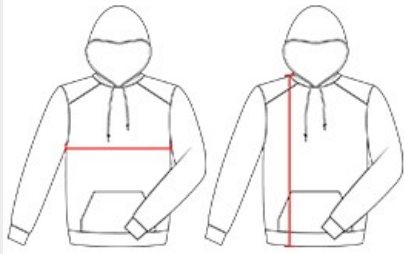

HOW TO MEASURE

These product specifications reference a product's measurements. For sizing information and guidance, please reference our sizing charts.

BODY LENGTH

Measured on the front from the shoulder/neck intersection to the bottom of the garment.

CHEST WIDTH

Measured across the chest, 1" below the armhole seam.