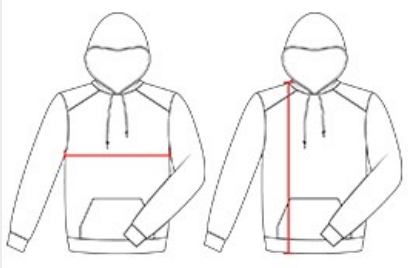

HOW TO MEASURE

These product specifications reference a product's measurements. For sizing information and guidance, please reference our sizing charts.

BODY LENGTH

Measured on the front from the shoulder/neck intersection to the bottom of the garment.

CHEST WIDTH

Measured across the chest, 1" below the armhole seam.