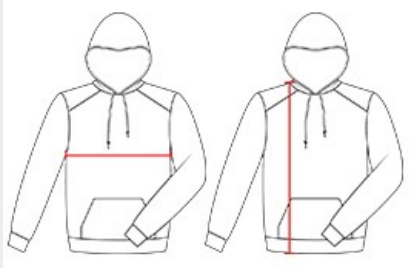

#146100 UNISEX

SPORT TONAL BLEND HOOD

- 100% Polyester moisture management fleece fabric
- Front pouch pocket with hook and loop closures for headset opening
- Sublimated shoulder panels and sleeves
- Badger Sport paneled shoulder for maximum movement
- Self-fabric cuffs and waist

COLORS

SPECIFICATIONS

COLOR	XS	S	M	L	XL	2XL	3XL	4XL
Piece Weight measured in pounds	1.22	1.22	1.22	1.22	1.22	1.22	1.22	1.22
Spec Body Length measured in inches	28 1/2	29	29 1/2	30	30 1/2	31	31 1/2	32
Spec Chest Width measured in inches	19	20	22	24	26	28	30	32
Case Count # of units per case	24	24	24	24	24	24	12	12

HOW TO MEASURE

These product specifications reference a product's measurements. For sizing information and guidance, please reference our sizing charts.

BODY LENGTH

Measured on the front from the shoulder/neck intersection to the bottom of the garment.