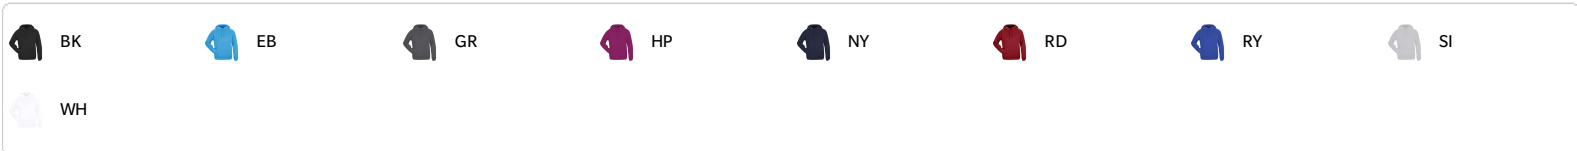

#146000 WOMEN'S PERF. FLEECE WOMEN'S HOOD

- 100% polyester moisture management fleece fabric
- Front pocket pouch with headset opening
- Embroidered Badger logo on left sleeve
- Poly rib cuff and waist

COLORS

SPECIFICATIONS

COLOR	XS	S	M	L	XL	2XL
Piece Weight measured in pounds	1.22	1.22	1.22	1.22	1.22	1.22
Spec Body Length measured in inches	25	25 1/2	26	26 1/2	27	27 1/2
Spec Chest Width measured in inches	18	20	22	24	26	28
Case Count # of units per case	24	24	24	24	24	24