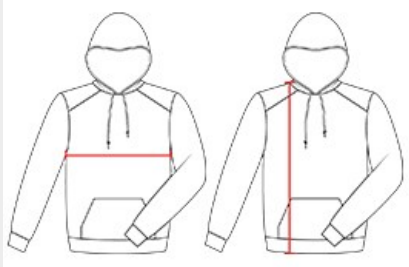

#143100 UNISEX

LINE EMBOSSED HOOD

- 100% Embossed Polyester moisture management fleece fabric
- Front pouch pocket with hook and loop closures for headset opening
- Self-fabric cuffs and waistband
- Badger Sport paneled shoulder for maximum movement
- Embroidered Badger logo on left sleeve
- Headset opening

COLORS

SPECIFICATIONS

COLOR	XS	S	M	L	XL	2XL	3XL	4XL
Piece Weight measured in pounds	1.22	1.22	1.22	1.22	1.22	1.22	1.22	1.22
Spec Body Length measured in inches	28 1/2	29	29 1/2	30	30 1/2	31	31 1/2	32
Spec Chest Width measured in inches	19	20	22	24	26	28	30	32
Case Count # of units per case	24	24	24	24	24	24	12	12

HOW TO MEASURE

These product specifications reference a product's measurements. For sizing information and guidance, please reference our sizing charts.

BODY LENGTH

Measured on the front from the shoulder/neck intersection to the bottom of the garment.