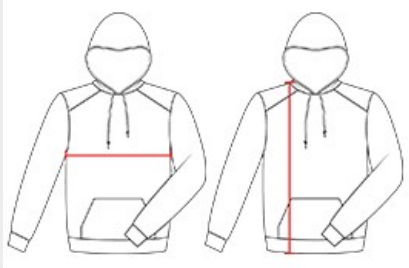

#143000 MEN'S

PERF. FLEECE SLEEVELESS HOOD

- 100% polyester moisture management fleece fabric
- Self-fabric waistband
- Front pouch pocket with hook and loop closures for headset opening
- Badger sport shoulder for maximum movement
- Embroidered Badger logo on lower left front body.

COLORS

SPECIFICATIONS

COLOR	XS	S	M	L	XL	2XL	3XL	4XL
Piece Weight measured in pounds	1.22	1.22	1.22	1.22	1.22	1.22	1.22	1.22
Spec Body Length measured in inches	27	28	29	30	31	32	33	34
Spec Chest Width measured in inches	18	19	21	23	25	27	29	31
Case Count # of units per case	24	24	24	24	24	24	12	12

HOW TO MEASURE

These product specifications reference a product's measurements. For sizing information and guidance, please reference our sizing charts.

BODY LENGTH

Measured on the front from the shoulder/neck intersection to the bottom of the garment.