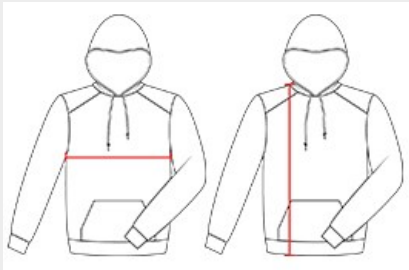

HOW TO MEASURE

These product specifications reference a product's measurements. For sizing information and guidance, please reference our sizing charts.

BODY LENGTH

Measured on the front from the shoulder/neck intersection to the bottom of the garment.

CHEST WIDTH

Measured across the chest, 1" below the armhole seam.