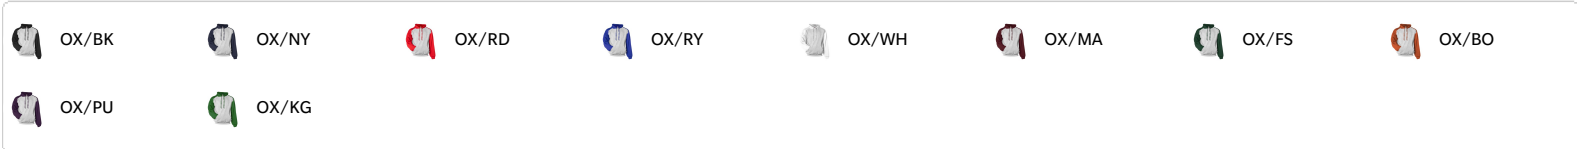

#124900 MEN'S

ATHLETIC FLEECE SPORT HOOD

- 9.5oz Ringspun 60% cotton/40% polyester
- Two-ply hood with wide and flat tipped drawcord
- Contrast hood - drawcord - sport shoulder and sleeves
- Headset opening
- Badger Sport paneled shoulder for maximum movement
- Spandex reinforced rib knit cuffs and waistband
- Front pouch pocket

COLORS

SPECIFICATIONS

COLOR	XS	S	M	L	XL	2XL	3XL	4XL
Piece Weight measured in pounds	1.68	1.68	1.68	1.68	1.68	1.68	1.68	1.68
Spec Body Length measured in inches	28.5	29	29.5	30	30.5	31	31.5	32
Spec Chest Width measured in inches	19	20	22	24	26	28	30	32
Case Count # of units per case	24	24	24	24	24	24	12	12

HOW TO MEASURE

These product specifications reference a product's measurements. For sizing information and guidance, please reference our sizing charts.

BODY LENGTH

Measured on the front from the shoulder/neck intersection to the bottom of the garment.

CHEST WIDTH

Measured across the chest, 1" below the armhole seam.