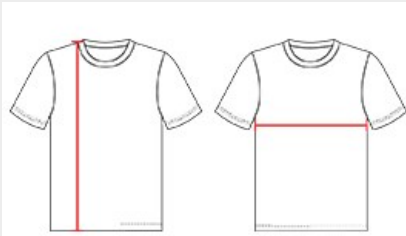

#A00222 MEN'S

MENS LOOSE FIT TRACK TANK

- 100% Extreme Plaited Knit Cationic Colorfast Polyester With Moisture Management Fibers
- Single ply tank body
- Two Color Tank With Contrast Color Self-Material Inserts On Shoulders
- Curved Across Back Of Shoulders

COLORS

SPECIFICATIONS

COLOR	S	M	L	XL	2XL
Piece Weight measured in pounds	0.51	0.51	0.51	0.51	0.51
Case Count # of units per case	100	100	100	100	80

HOW TO MEASURE

These product specifications reference a product's measurements. For sizing information and guidance, please reference our sizing charts.

BODY LENGTH

Measured on the front from the shoulder/neck intersection to the bottom of the garment.

CHEST WIDTH

Measured across the chest, 1" below the armhole seam.