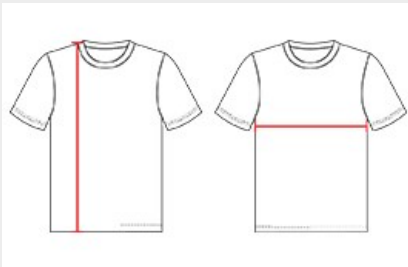

#A00076 MEN'S ADULT LACROSSE JERSEY

- 100% Extreme Mesh Cationic Polyester 70 Deniertricot Mesh With Moisture Management
- Traditional Lacrosse Reversible Tank With Wide Body
- Deep Armholes And Narrow Shoulder Strap Forathletic Fit
- Double Thickness Mesh Body With Open Hemmed Bottom For Printing

COLORS

SPECIFICATIONS

COLOR	S/M	L/XL	2XL/3XL
Piece Weight measured in pounds	0.51	0.51	0.51
Case Count # of units per case	110	100	90

HOW TO MEASURE

These product specifications reference a product's measurements. For sizing information and guidance, please reference our sizing charts.

BODY LENGTH

Measured on the front from the shoulder/neck intersection to the bottom of the garment.

CHEST WIDTH

Measured across the chest, 1" below the armhole seam.