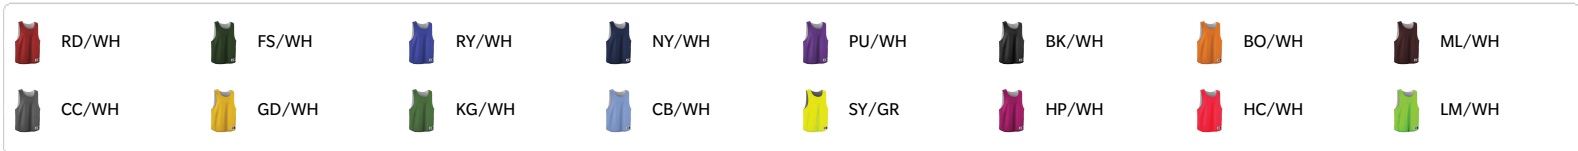

#A00076 MEN'S ADULT LACROSSE JERSEY

- 100% Extreme Mesh Cationic Polyester 70 Deniertricot Mesh With Moisture Management
- Traditional Lacrosse Reversible Tank With Wide Body
- Deep Armholes And Narrow Shoulder Strap Forathletic Fit
- Double Thickness Mesh Body With Open Hemmed Bottom For Printing

COLORS

SPECIFICATIONS

COLOR	S/M	L/XL	2XL/3XL
Piece Weight measured in pounds	0.51	0.51	0.51
Case Count # of units per case	110	100	90

HOW TO MEASURE

These product specifications reference a product's measurements. For sizing information and guidance, please reference our sizing charts.