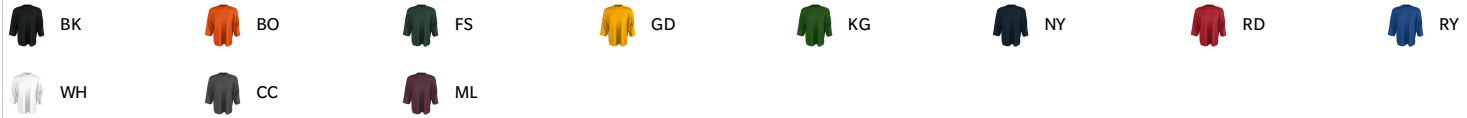

## ADULT GOALIE HOCKEY PRACTICE JERSEY

- 100% Polyester Mesh With Moisture Management
- Solid Color Body
- Self-Material Set-In V-Neck With Bar Tac
- 1" Hemmed Bottom And Sleeve Ends

### SPECIFICATIONS

<b>COLOR</b>	<b>3XL</b>
<b>Piece Weight</b> <small>measured in pounds</small>	0.51
<b>Case Count</b> <small># of units per case</small>	40