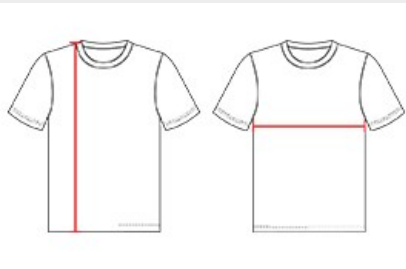

#A00294 MEN'S ADULT HOCKEY PRACTICE JERSEY

- 100% Polyester Mesh With Moisture Management
- Solid Color Body
- Self-Material Set-In V-Neck With Bar Tac
- 1" Hemmed Bottom And Sleeve Ends

COLORS

SPECIFICATIONS

COLOR	S	M	L	XL	2XL
Piece Weight measured in pounds	0.51	0.51	0.51	0.51	0.51
Case Count # of units per case	50	50	40	40	40

HOW TO MEASURE

These product specifications reference a product's measurements. For sizing information and guidance, please reference our sizing charts.

BODY LENGTH

Measured on the front from the shoulder/neck intersection to the bottom of the garment.

CHEST WIDTH

Measured across the chest, 1" below the armhole seam.