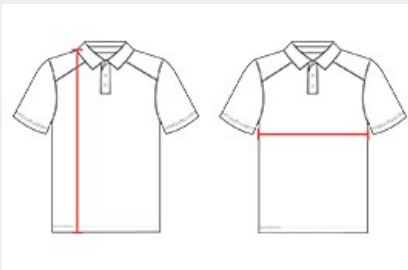

#A00261 MEN'S ADULT GAMEDAY POLO

- 95% Cationic Colorfast Polyester/5% Spandex With Moisture Management Fibers
- Solid Color Polo With Set-In Sleeves And Raglan Yoke
- Main Body Colored Rib Knit Collar
- Back Yoke Seam For Appearance And Comfort

COLORS

SPECIFICATIONS

COLOR	S	S	M	M	L	L	XL	2XL	3XL	3XL	3XL	4XL	4XL
Piece Weight measured in pounds	0.67	0.67	0.67	0.67	0.67	0.67	0.67	0.67	0.67	0.67	0.67	0.67	0.67
Case Count # of units per case	67	60	60	61	50	51	50	50	40	25	27	40	25

HOW TO MEASURE

These product specifications reference a product's measurements. For sizing information and guidance, please reference our sizing charts.

BODY LENGTH

Measured on the front from the shoulder/neck intersection to the bottom of the garment.