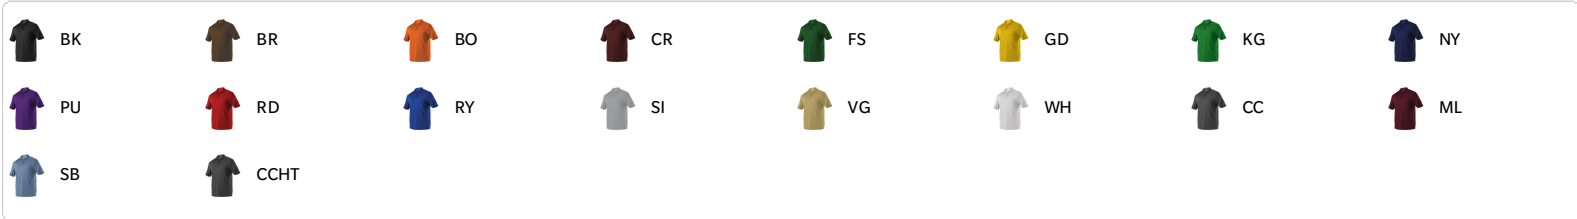

#A00261 MEN'S ADULT GAMEDAY POLO

- 95% Cationic Colorfast Polyester/5% Spandex With Moisture Management Fibers
- Solid Color Polo With Set-In Sleeves And Raglan Yoke
- Main Body Colored Rib Knit Collar
- Back Yoke Seam For Appearance And Comfort

COLORS

SPECIFICATIONS

COLOR	S	S	M	M	L	L	XL	2XL	3XL	3XL	3XL	4XL	4XL
Piece Weight measured in pounds	0.67	0.67	0.67	0.67	0.67	0.67	0.67	0.67	0.67	0.67	0.67	0.67	0.67
Case Count # of units per case	67	60	60	61	50	51	50	50	40	25	27	40	25